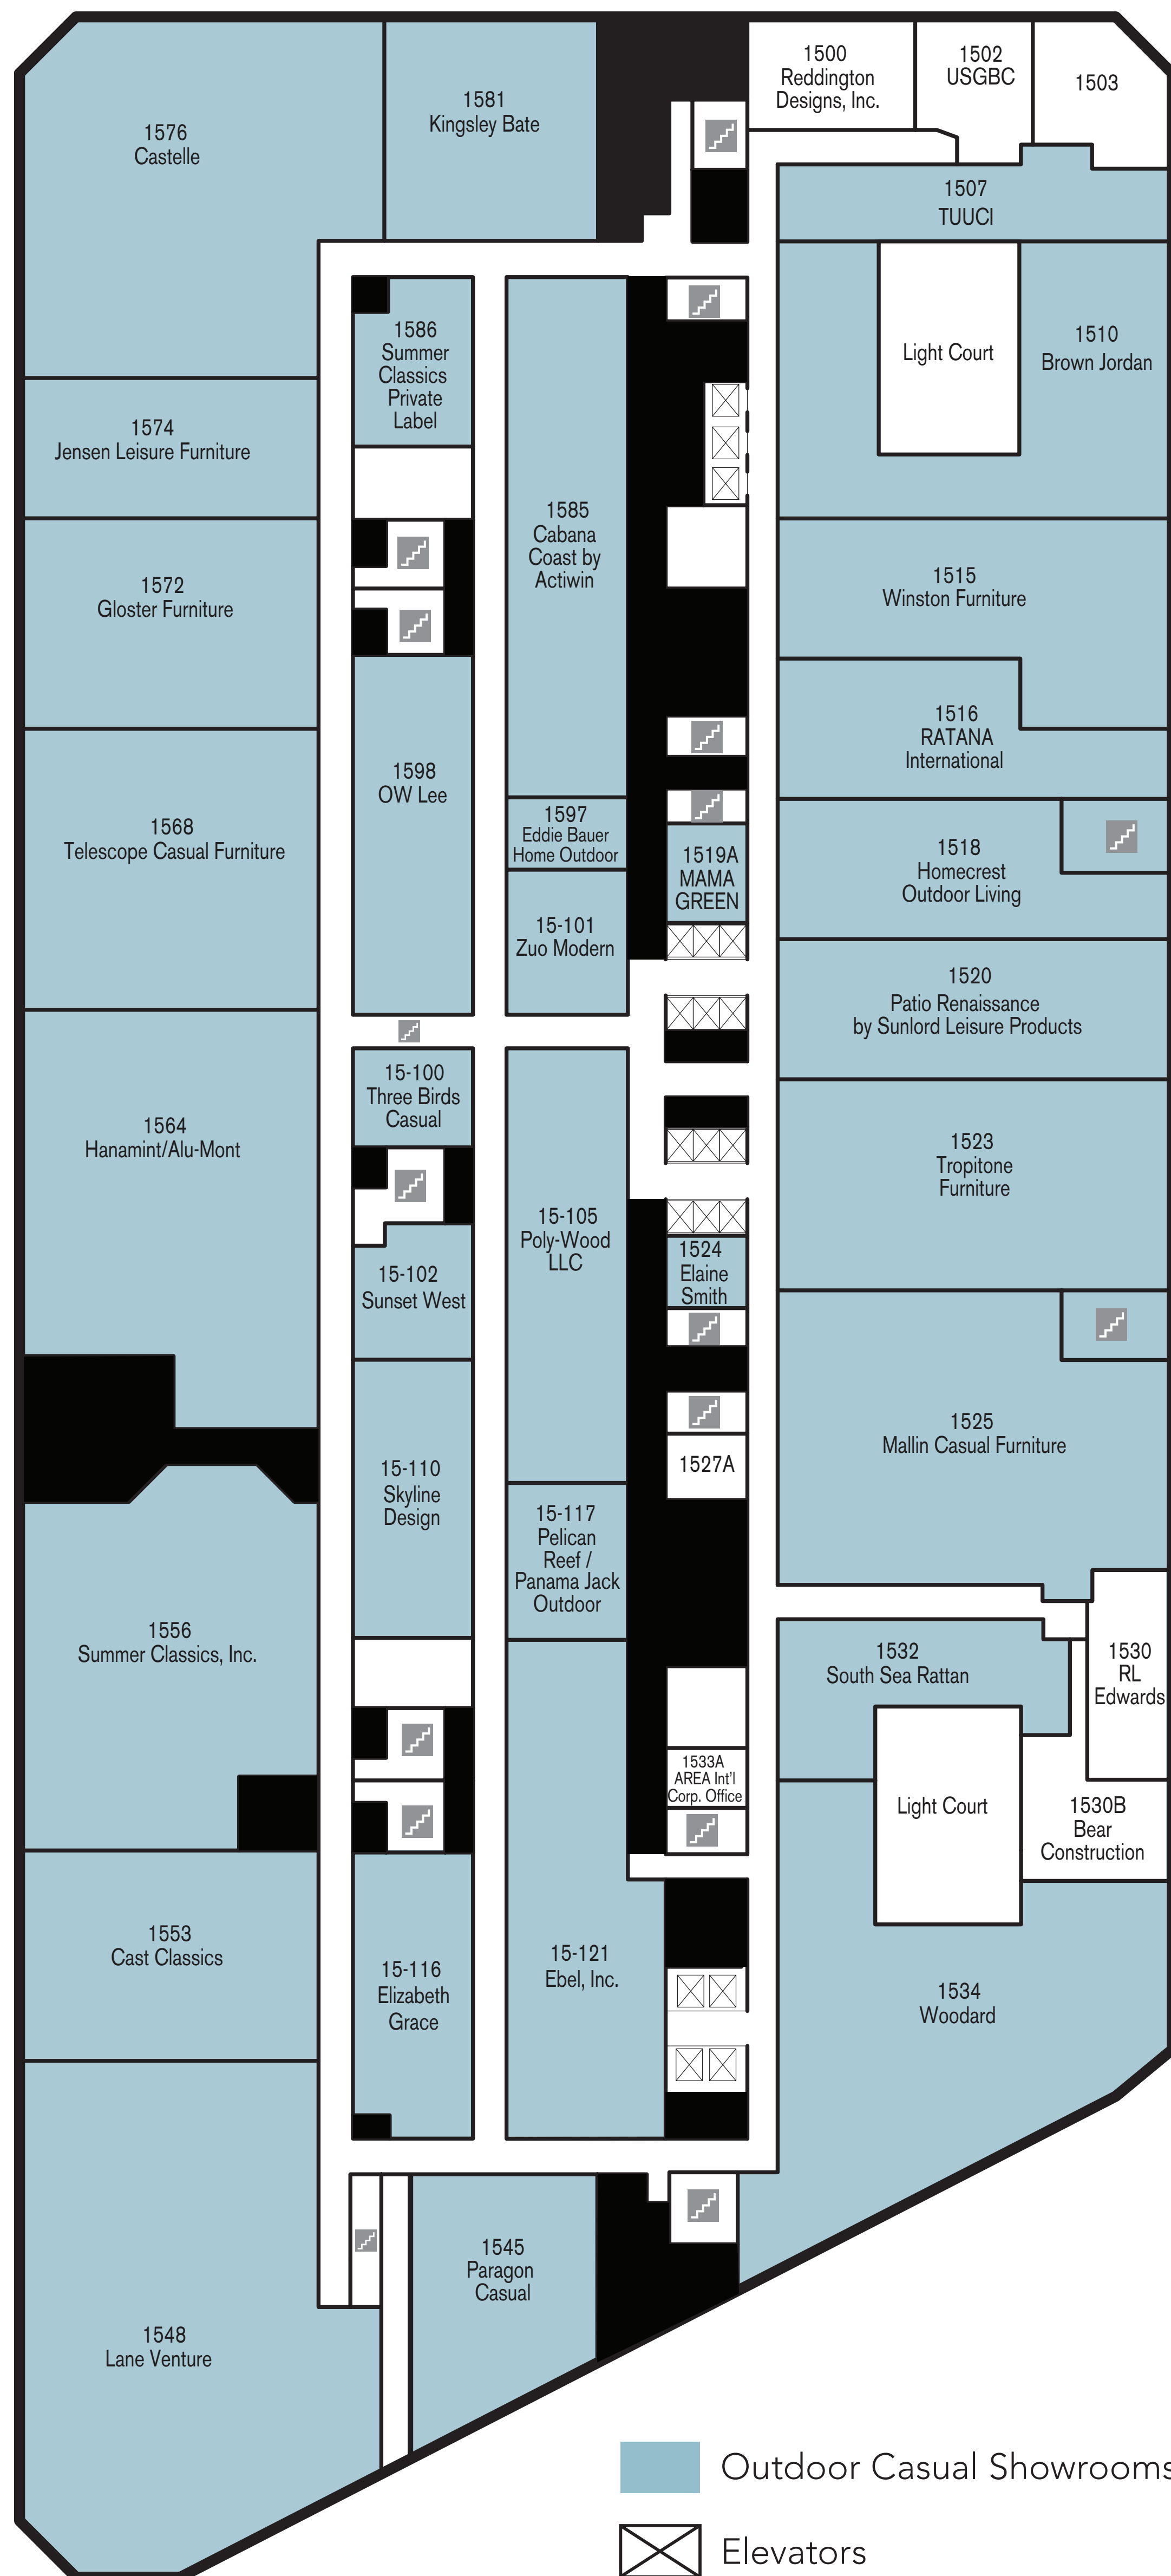

Floor 15

SHOWROOMS

Brown Jordan	1510
Cabana Coast by Actiwin	1585
Cast Classics	1553
Castelle	1576
Ebel, Inc.	15-121
Eddie Bauer Home Outdoor	1597
Elaine Smith	1524
Elizabeth Grace	15-116
Gloster Furniture Inc.	1572
Hanamint / Alu-Mont	1564
Homecrest Outdoor Living	1518
Jensen Leisure Furniture	1574
Kingsley Bate	1581
Lane Venture	1548
Mallin Casual Furniture	1525
Mamagreen	1519A
OW Lee	1598
Paragon Casual	1545
Patio Renaissance by Sunlord Leisure Products	1520
Pelican Reef / Panama Jack Outdoor	15-117
Poly-Wood LLC	15-105
RATANA International	1516
Skyline Design	15-110
South Sea Rattan	1532
Summer Classics, Inc.	1556
Summer Classics Private Label	1586
Sunset West	15-102
Telescope Casual Furniture	1568
Three Birds Casual	15-100
Tropitone Furniture Co. Inc.	1523
TUUCI	1507
Winston Furniture	1515
Woodard	1534
Zuo Modern	15-101